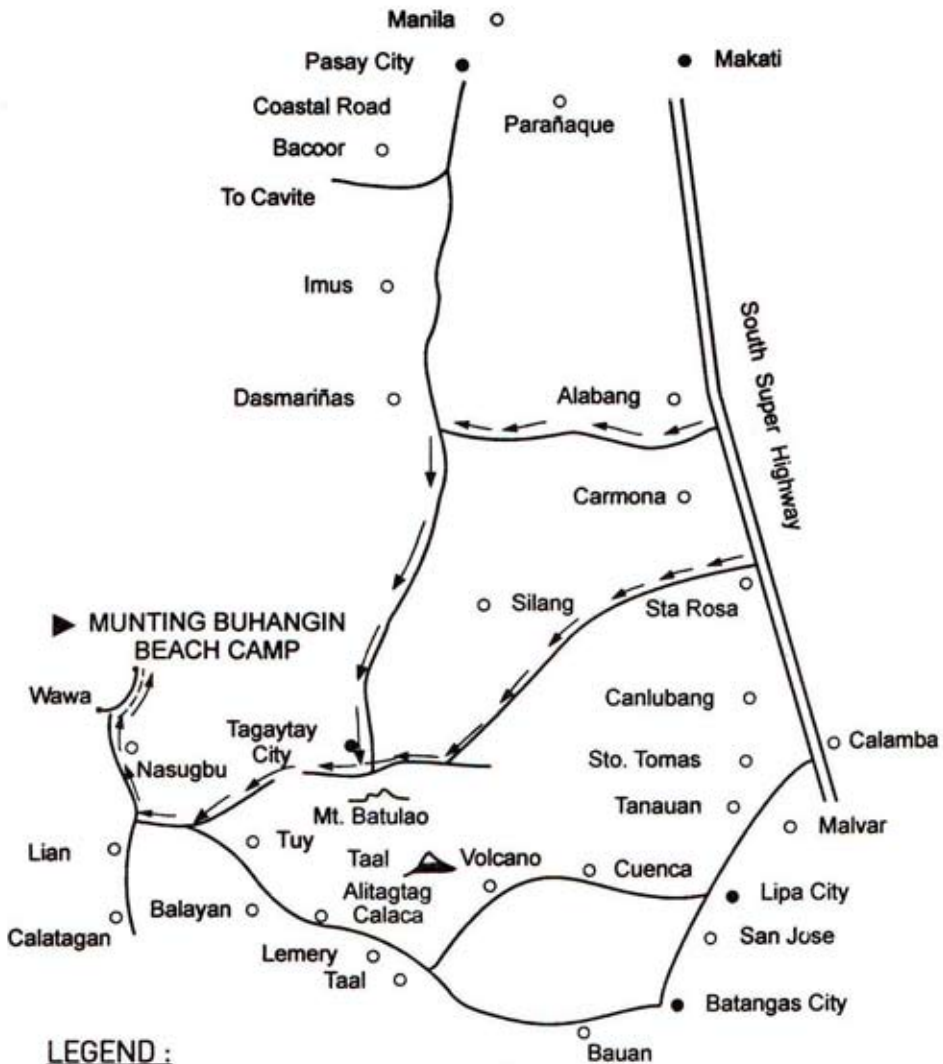

**ROAD MAP TO MUNTING BUHANGIN BEACH CAMP  
ONLY 45 MINUTES FROM TAGAYTAY CITY**

**LEGEND :**

- ▶ Munting Buhangin Beach Camp
- City
- Town
- == Super Highway
- National Road
- - - Private Road

110 Km. From Manila